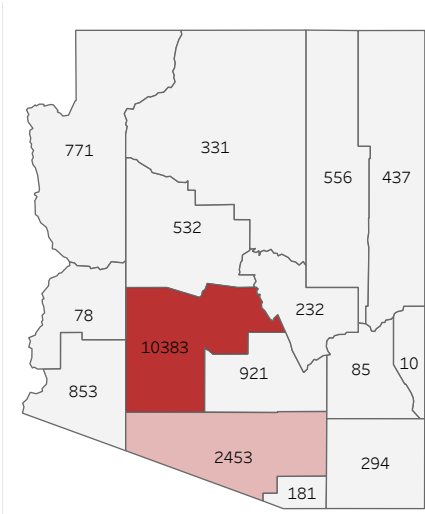

COVID-19 Deaths (total)

18,117

New COVID-19 Deaths Reported Today

0

Hover over the icon to get more information on the data in this dashboard.

COVID-19 Deaths by County

Data will not be shown for counties with fewer than three deaths.

© Mapbox © OSM

COVID-19 Deaths by Date of Death

Recent deaths may not be reported yet. Cases missing the date of death are excluded from the graph above, but are included in all other numbers.

COVID-19 Deaths by Gender

COVID-19 Deaths by Age Group

COVID-19 Deaths by Race/Ethnicity

Date Updated: 7/20/2021